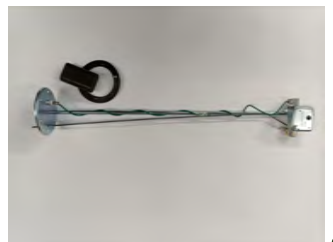

FUEL SENDERS

ACCESSORIES

Part No. TBA9050-000

Range: 3-80 ohm
Size: 6 Hole

Fits: International
Adjustable Earth Return