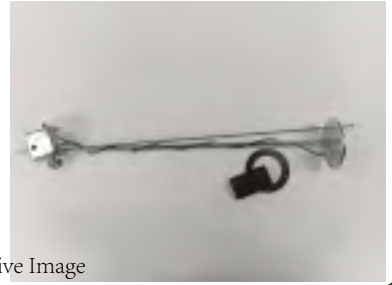

FUEL SENDERS

FUEL SENDERS

ACCESSORIES

Part No. TA9010-000

Range: 10 - 180 ohm
Size: 5 Hole
Terminal: Blade

Fits: Flight, International
and Telemetrix
Earth Return
Top Mount

Representative Image

FUEL SENDERS

ACCESSORIES

Part No. TA9010-100

Range: 10 - 180
ohm Size: 5 Hole
Terminal: M4 stud

Fits: Flight, International
and Telemetrix

Earth Return