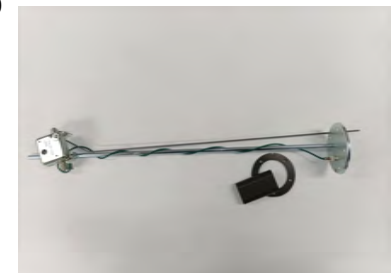

FUEL SENDERS

ACCESSORIES

Part No. TA9030-000

Range: 240-33 ohm
Size: 5 Hole
terminal: Blade

Fits: International
Earth Return