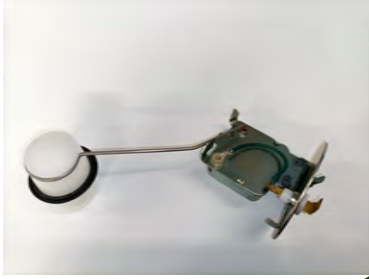

MINI FUEL SENDERS

ACCESSORIES

Part No. TBS1114-000R

Range: 250 - 19 ohm

Size: 6 Hole

Side Mounted
Earth Return