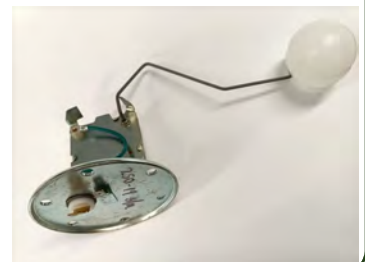

MINI FUEL SENDERS

ACCESSORIES

Part No. TB1114-034

Range: 250 - 20 Ohm
Size: 6 Hole

Fits: Mini
Earth Return
Top Mount