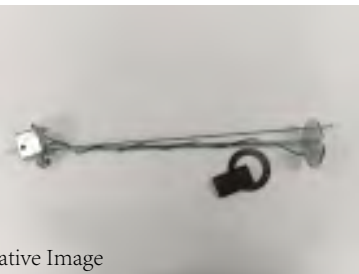

FUEL SENDERS

ACCESSORIES

Part No. TA9030-100

Range: 250 - 20
ohm Size: 5 Hole
Terminal: M4 stude

Fits: International
Earth Return

Representative Image