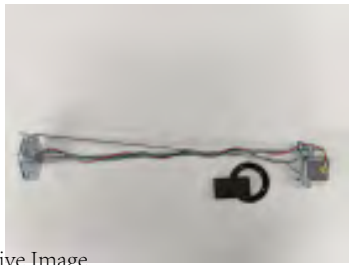

FUEL SENDERS

ACCESSORIES

Part No. TA9050-100

Range: 3 - 80 ohm
Size: 5 Hole
Terminal: Blade

Fits: International
Earth Return
Top Mount

Representative Image