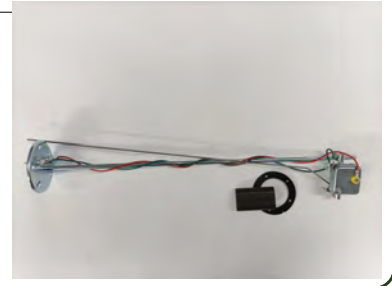

FUEL SENDERS

ACCESSORIES

Part No. TA9110-000

Range: 10 - 180 ohm
Size: 5 Hole
Terminal: Blade

Insulated Return

Fits: Flight, International
and Telemetrix